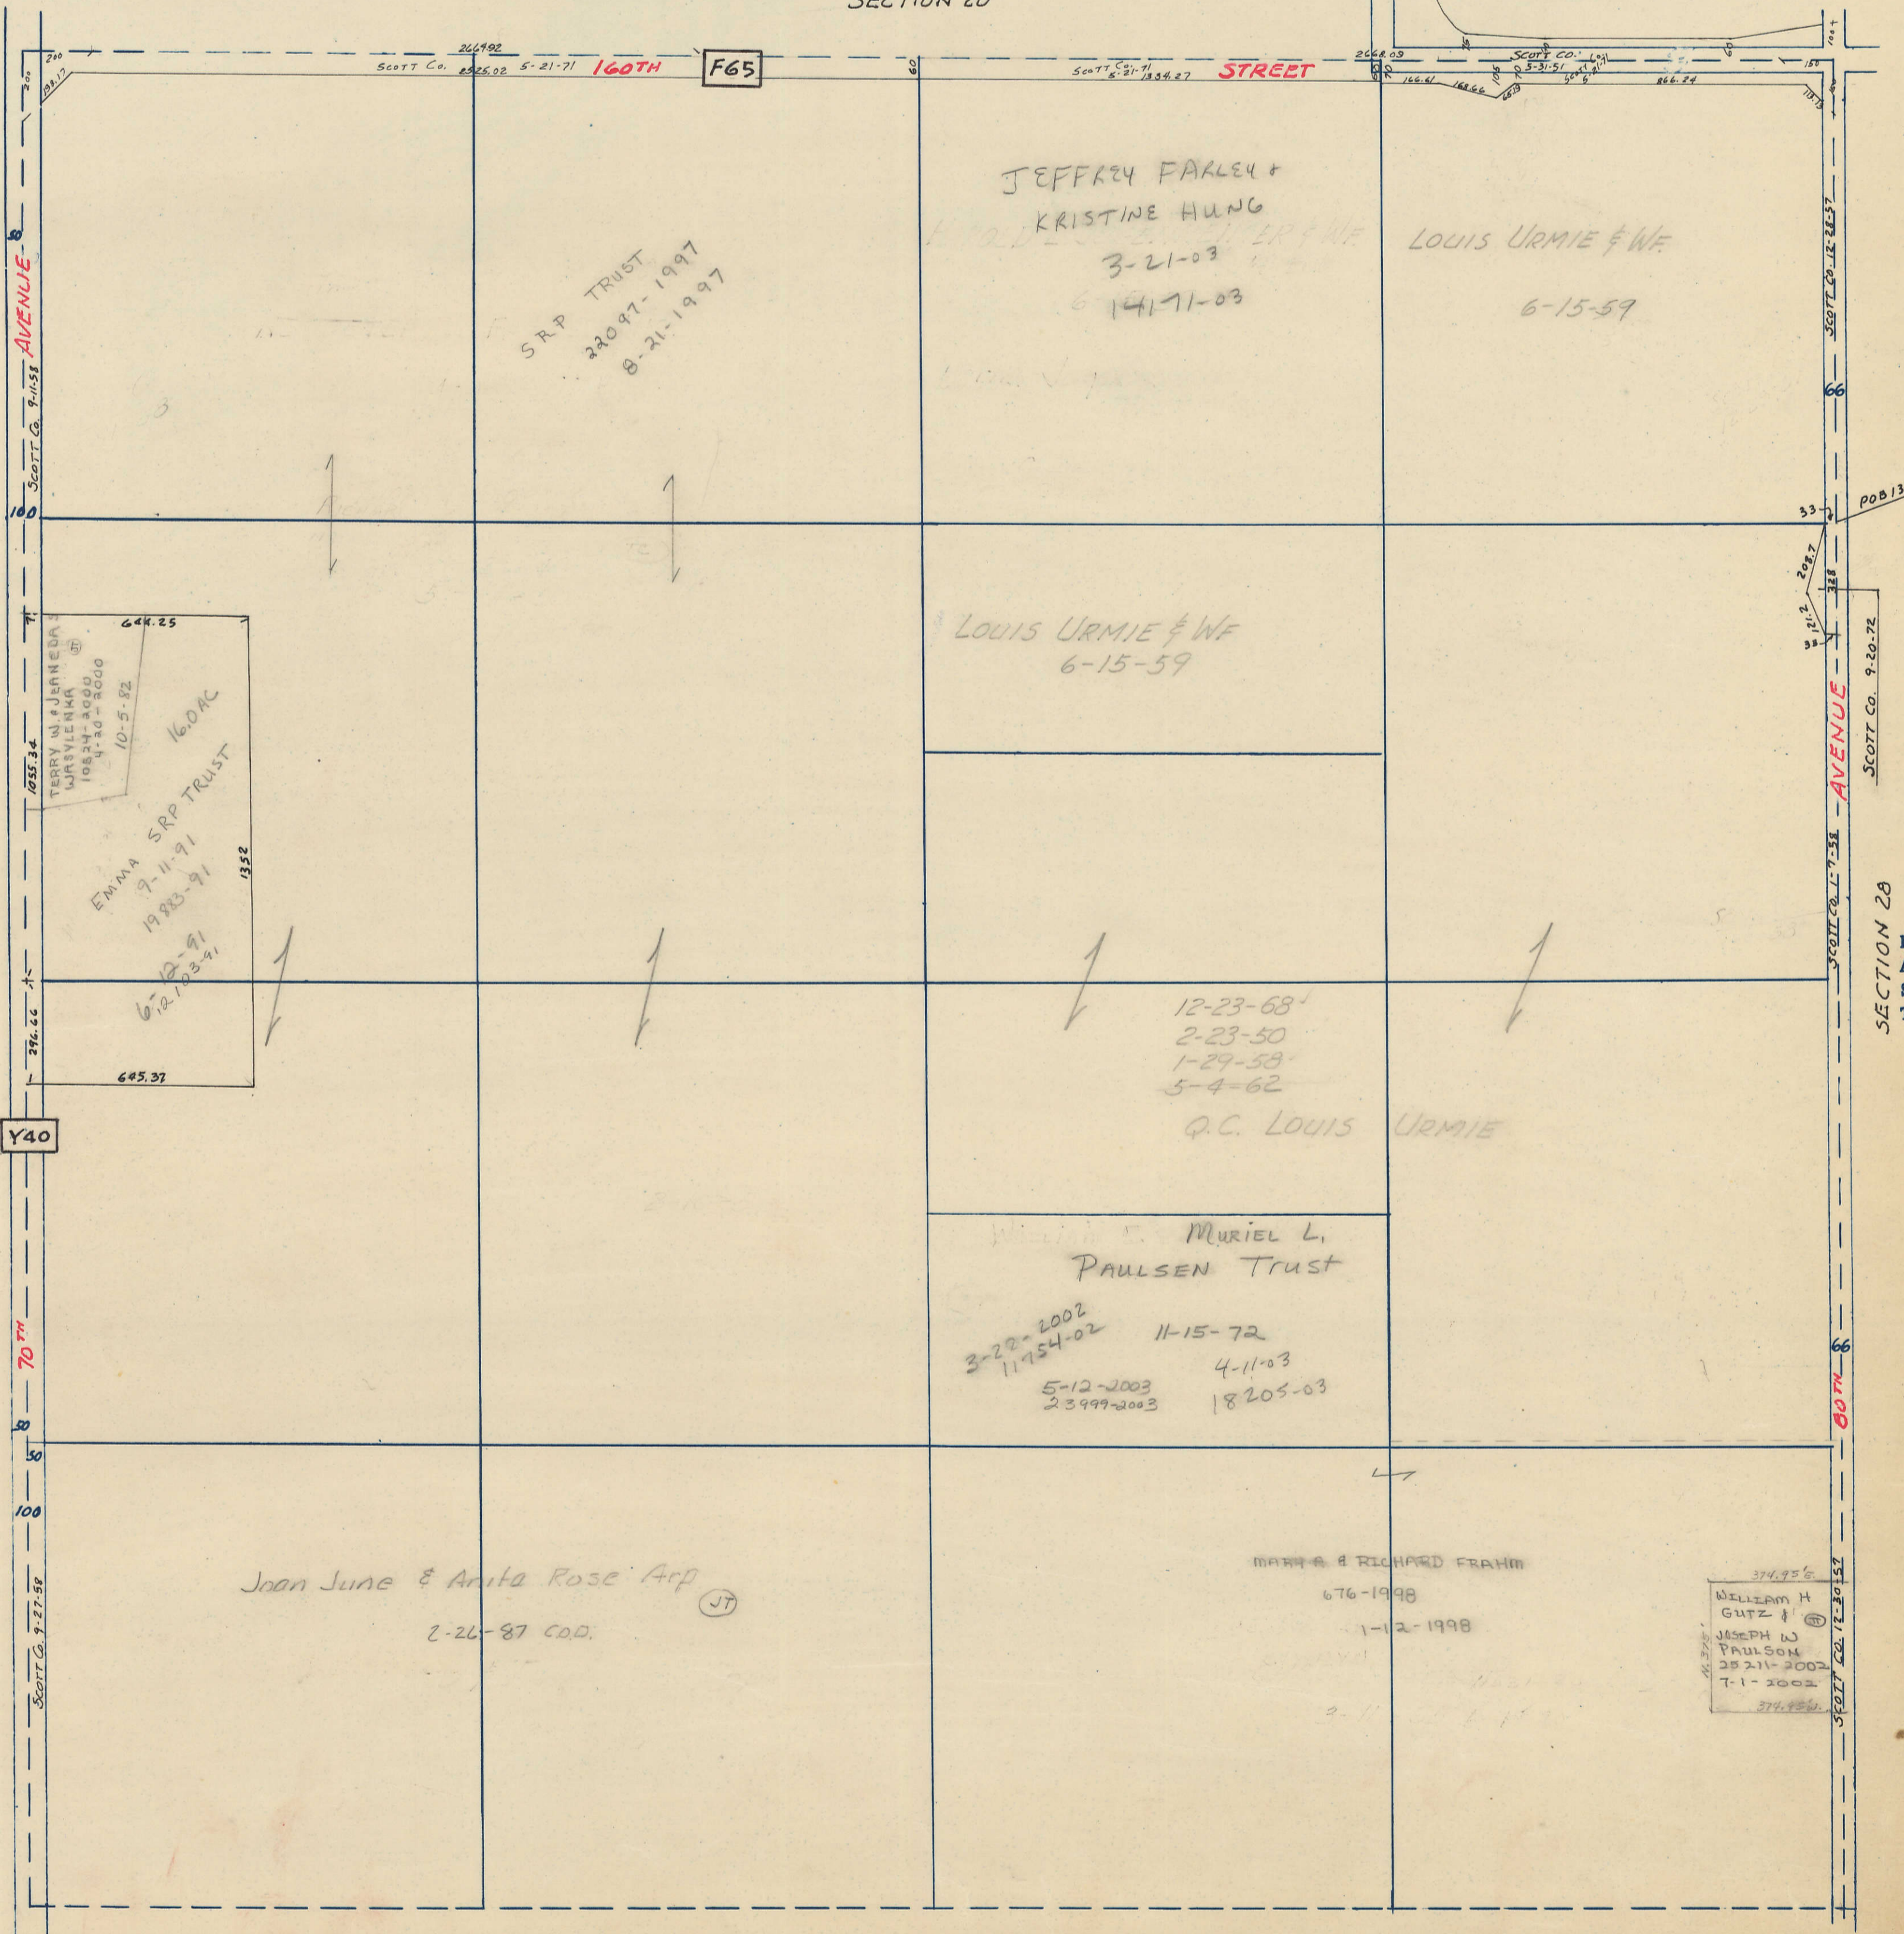

SECTION 29

Township 78-North; Range 2

EAST OF THE FIFTH PRINCIPAL MERIDIAN

SCOTT COUNTY, IOWA

BLUE GRASS TOWNSHIP

SCALE IN CHAINS

SCALE IN FEET

NORTH SECTION 20

Transfer Page 51d.-60

SECTION 30

Y40

70 FT

50

100

SCOTT Co. 9-27-58

SCOTT Co. 9-11-58

SCOTT Co. 9-11-58

SCOTT Co. 9-11-58

SCOTT Co. 9-11-58

SCOTT Co. 9-11-58

SCOTT Co. 9-11-58

SECTION 32 SOUTH

SECTION 28 EAST

SCOTT Co. 9-20-72